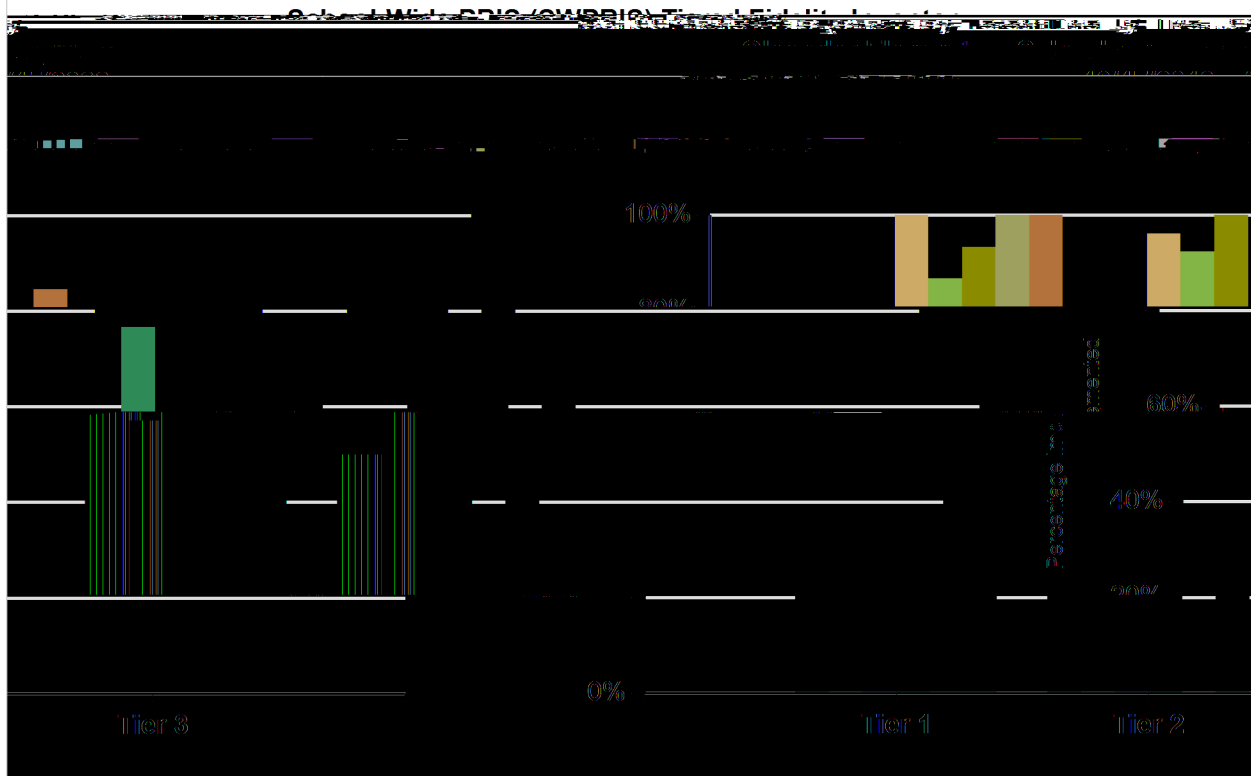

Oleander Elementary School
Fontana, California

Date Completed	Tier 1	Tier 2	Tier 3
10/17/2019	77%	50%	NA
2/19/2020	100%	96%	NA
2/18/2021	87%	92%	NA
4/21/2021	93%	100%	NA
11/8/2021	100%	NA	NA
4/15/2022	100%	85%	NA